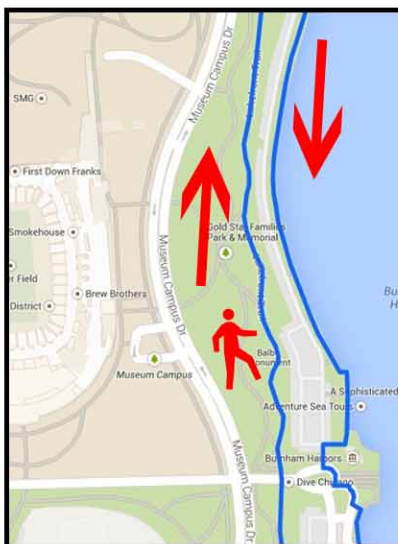

St. Therese Walk-A-Thon Route

October 1, 2016

31st Street Beach to Museum Park (Roundtrip Approx. 4 miles)

Lakefront Trail, Chicago, IL 60616

31st Street Beach

via Lakefront Trail

1 h 19 min

Show terrain 4.0 miles

List all steps Preview steps

Direction:

1. Start from 31st Street Beach
2. Follow lakefront trail to museum park
3. U turn at Museum Campus Dr. /E. Solidarity Dr
4. Follow lakefront trail back to 31st Street Beach

The map shows the Lakefront Trail route in Chicago, IL. The route is highlighted in blue and starts at 31st Street Beach, goes north along the lakefront to Museum Park, and then returns south along the lakefront to 31st Street Beach. Key landmarks include the Adler Planetarium, Museum Campus, and McCormick Place. Major roads like S Lake Shore Dr, S Michigan Ave, and S State St are visible. Three red boxes labeled 'Picture 1', 'Picture 2', and 'Picture 3' are placed along the route to indicate specific points of interest.

Picture 1

Picture 2

Picture 3 - Turn Point